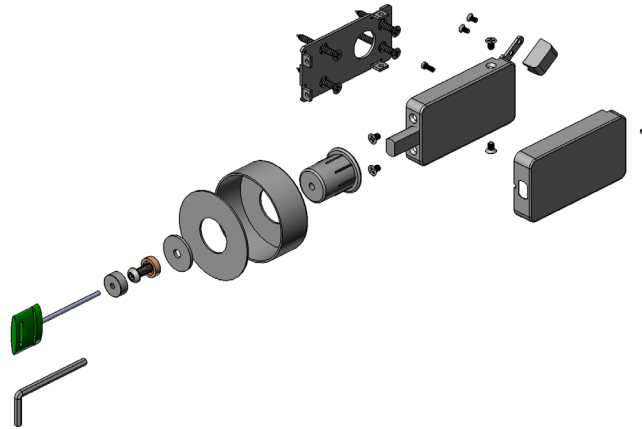

Receiver

Installation Instructions

**SURFACE-MOUNTED
LOCK INSTALLATION**

Scan for
Installation Video