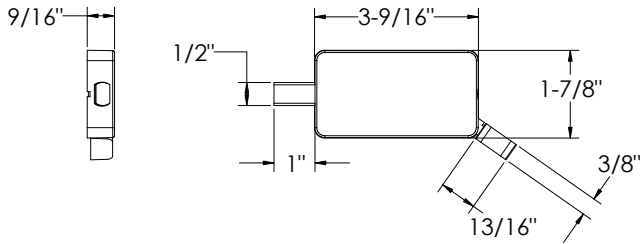

Lock

Installation Instructions

**SURFACE-MOUNTED
LOCK INSTALLATION**

Scan for
Installation Video