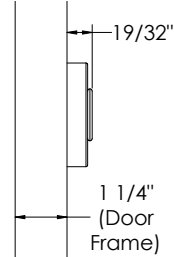

Installation Instructions

**SURFACE-MOUNTED
LOCK INSTALLATION**

Scan for
Installation Video