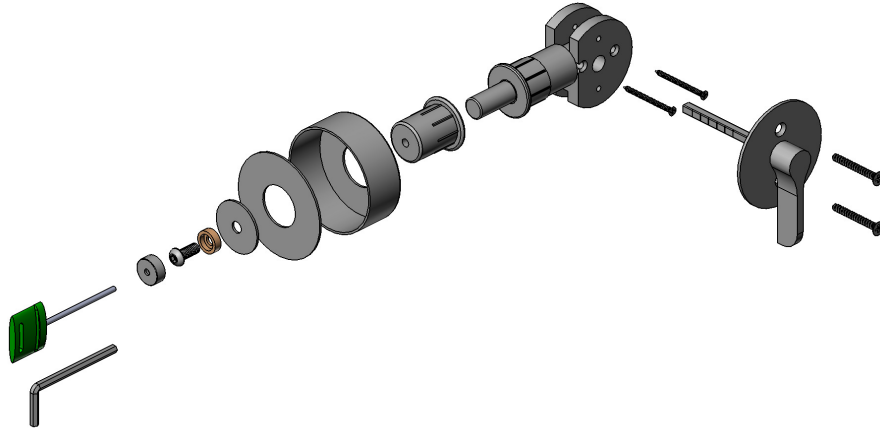

Receiver

Lock