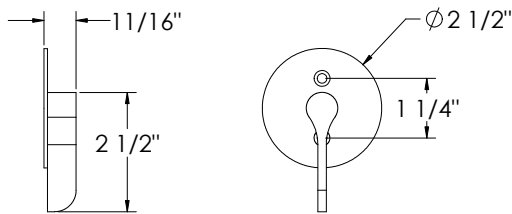

Installation Instructions

**CONCEALED LOCK
INSTALLATION**

Scan for
Installation Video