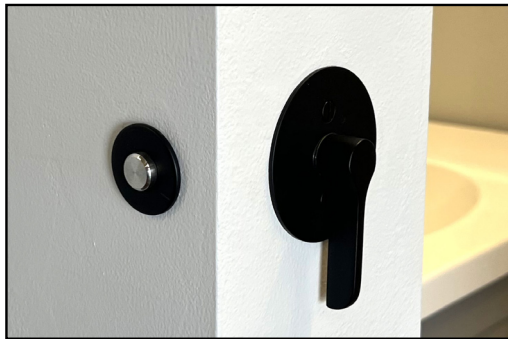

Installation Instructions

**CONCEALED LOCK
INSTALLATION**

Scan for
Installation Video