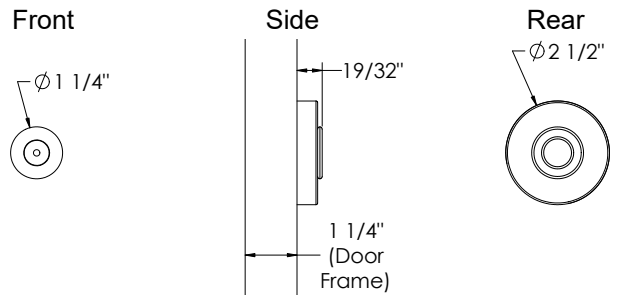

Installation Instructions

**CONCEALED LOCK
INSTALLATION**

Scan for
Installation Video