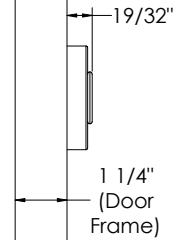

Installation Instructions

**SURFACE-MOUNTED
LOCK INSTALLATION**

Scan for
Installation Video