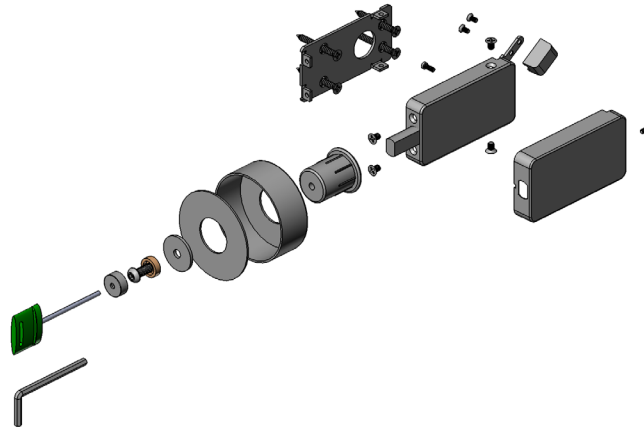

Receiver

Installation Instructions

**SURFACE-MOUNTED
LOCK INSTALLATION**

Scan for
Installation Video