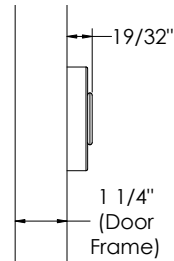

Installation Instructions

**CONCEALED LOCK
INSTALLATION**

Scan for
Installation Video