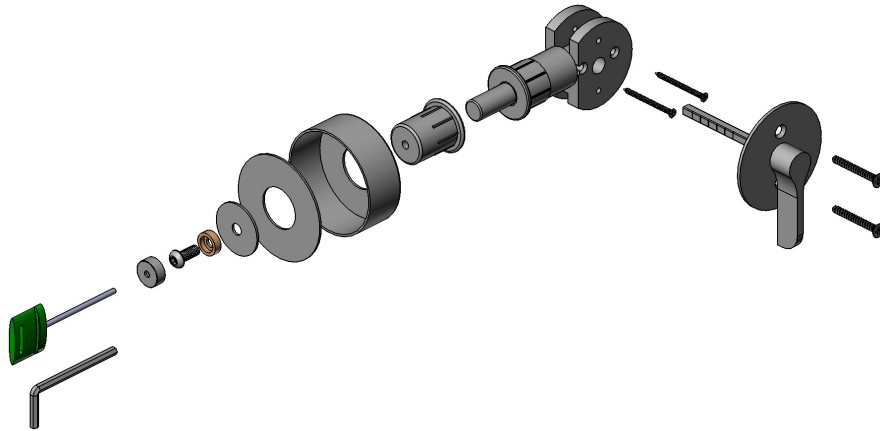

Receiver

Lock