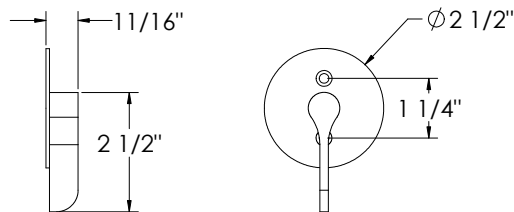

Installation Instructions

**CONCEALED LOCK
INSTALLATION**

Scan for
Installation Video