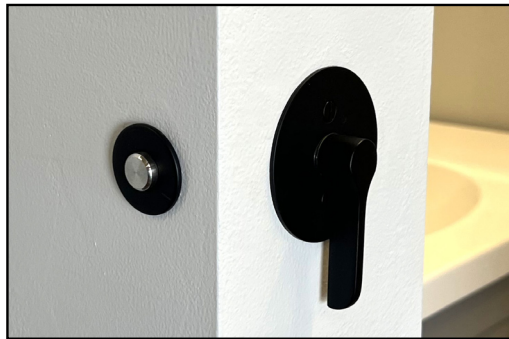

Installation Instructions

**CONCEALED LOCK
INSTALLATION**

Scan for
Installation Video