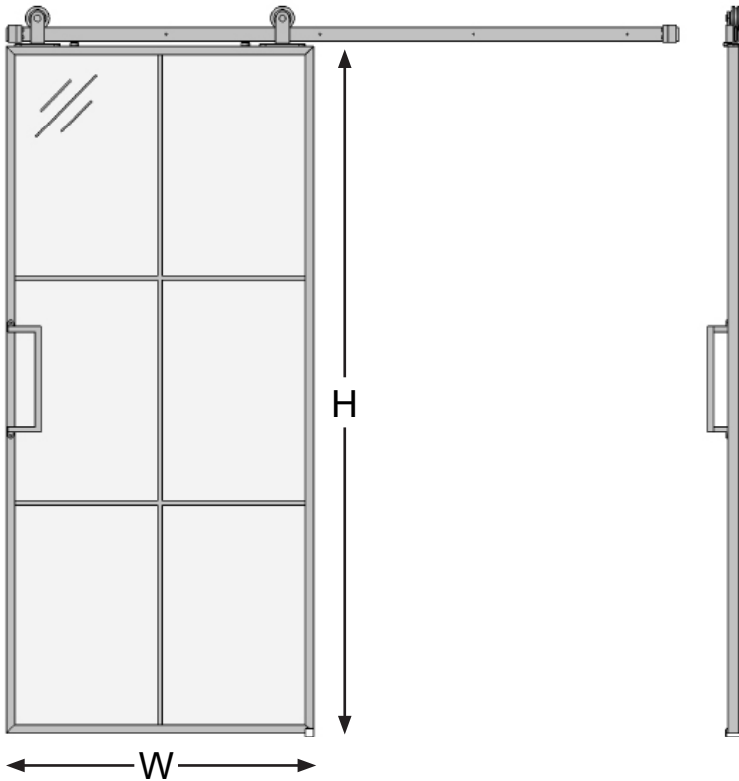

Description

6 Window Glass Barn Door with black metal frame suitable for any wall-mounted application. Available in clear or frosted glass. Frosted (privacy) glass ideal for bathrooms or other areas requiring visual privacy. See dimensional drawing for sizing recommendations. Suitable for use in both professional and residential applications.

Glass

Full 1/4in thick, tempered for strength and safety. Clear or Frosted (Acid Etch.)

Frame

Proprietary aluminum extrusion finished in matte black industrial-strength powder coat suitable residential or commercial applications. 1" wide x 1-1/4" thick frame size. No visible screws or fasteners.

Track & Hardware

All parts are precision-made steel construction, finished in matte black industrial-strength powder coat. Track is 1-1/2in tall, 1/4in thick. Oversized roller wheels ensure the smoothest roll possible. Adjustable door stops (left + right) can be placed at any point along the track. Small floor guide provided to keep the door aligned. Anti-jump feature prevents door from coming off track. All necessary mounting screws and hardware included for installation and operation. Optional soft open/close feature available utilizing our spring-loaded mechanism that enables a soft, quiet functionality.

Black steel powder coated to match door frame. 10in from bottom of door.

No Kickplate **With Kickplate**

Part Number

Made in the USA.

B16								
6 Window Black Metal Frame Single Door	Width of Door (inches)	Height of Door (inches)	Glass Type C - Clear F - Frosted	Kickplate N - None K - Kickplate	Front Handle N - None S - 13in Square F - 13in Offset	Handle Side N - None L - Left R - Right	Rear Handle N - None T - 13in Flat	Soft Open/Close N - None S - Soft Open/ Close