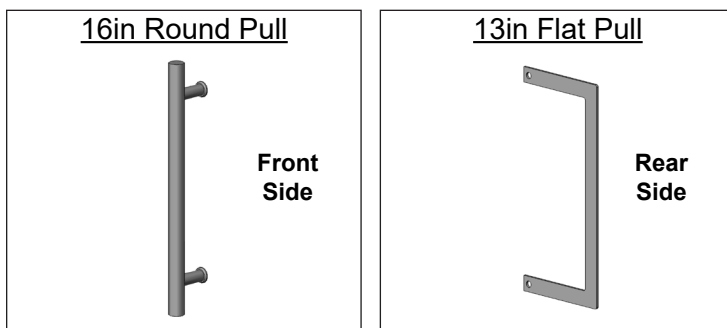

Description

Single Pane Glass Barn Door with Anodized Aluminum Frame suitable for any wall-mounted application. Integral surface-mounted lock. Available in clear or frosted glass. Frosted (privacy) glass ideal for bathrooms or other areas requiring visual privacy. See dimensional drawing for sizing recommendations. Suitable for use in both professional and residential applications.

Glass

Full 1/4in thick, tempered for strength and safety. Clear or Frosted (Acid Etch.)

Frame

Proprietary aluminum extrusion with brushed satin anodized finish for durability and pristine finish. 1" wide x 1-1/4" thick frame size. No visible screws or fasteners.

Track & Hardware

Precision-made, machined and polished (satin finish) stainless steel. Track is 1in diameter. Oversized roller wheels ensure the smoothest roll possible. Adjustable door stops (left + right) can be placed at any point along the track. Small floor guide provided to keep the door aligned. All necessary mounting screws and hardware included for installation and operation.

Handle Options

- None
- Front Side: 16in Round Pull Handle, Stainless Steel.
- Rear Side: 13in Flat Pull Handle, Stainless Steel.

Handle Options

Lock

Surface-Mounted Privacy Lock is patented Inox P/N BD1000. Receiver includes dust-proof strike that mounts directly to frameless glass door.