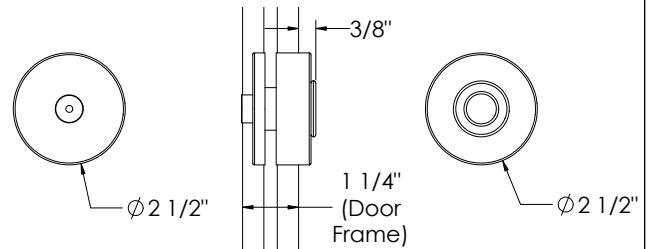

Front

Side/Section

Rear