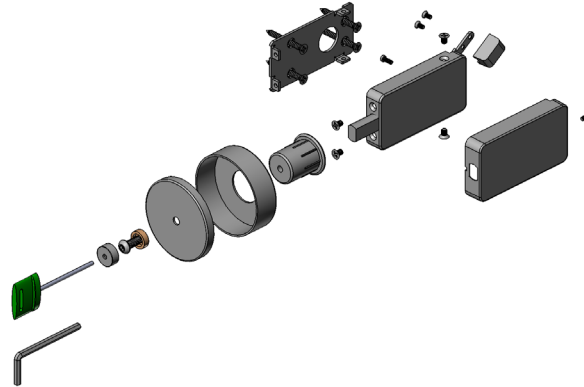

Installation Instructions

Scan for
Installation Video