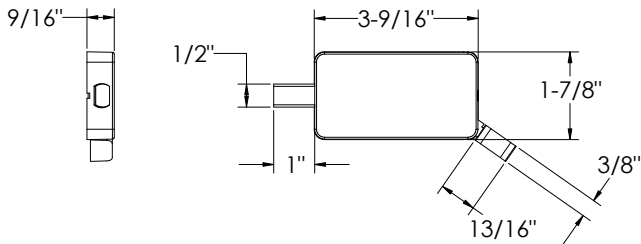

Lock

Installation Instructions

Scan for
Installation Video