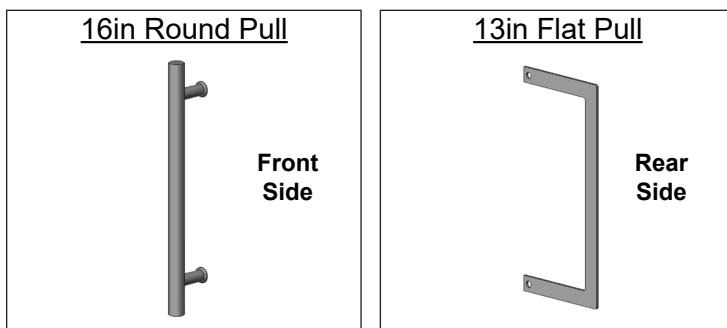

Handle Options

Lock

Concealed Privacy Lock is patented Inox P/N BD4000. Receiver includes dust-proof strike that mounts directly to frameless glass door.

- -Material: Polished (satin finish) machined stainless steel
- -Designed for maximum aesthetics minimizing visible screws or fasteners.
- Mounts into existing door jamb/stud.
- -Easy to use one-touch thumb lever
- -Lock is field reversible
- -Emergency release with key (provided) from outside of door.
- -Available with ADA thumb-lever, upon request.

Part Number

Made in the USA.

B1A14K	-	-	-	-	-	-	-	-
Single Pane Anodized Aluminum Single Door w/ Concealed Lock	Width of Door (inches)	Height of Door (inches)	Glass Type C - Clear F - Frosted	Front Handle NN - None 16 - 16in Round	Lock Side L - Left R - Right	Rear Handle NN - None 13 - 13in Flat	Wall Size 2x4 2x6	

PROJECT

QTY

TYPE