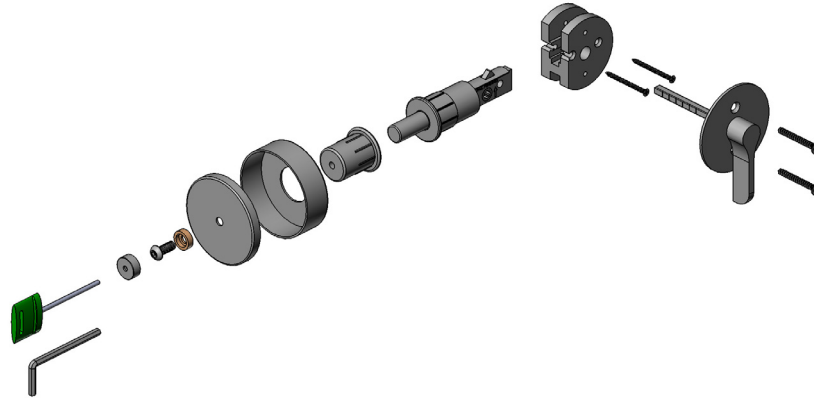

Receiver

Lock