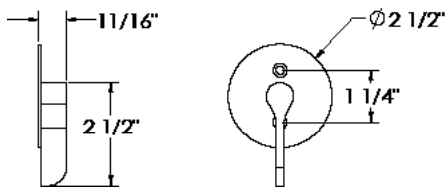

Installation Instructions

**CONCEALED LOCK
INSTALLATION**
Aluminum Framed Doors

THE
GLASS
BARNDOR

TheGlassBarnDoor.com

Scan for
Installation Video