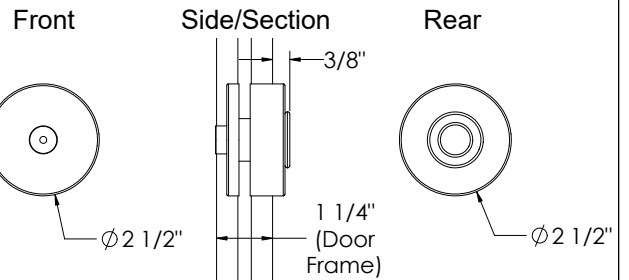

Installation Instructions

**CONCEALED LOCK
INSTALLATION**
Aluminum Framed Doors

THE
GLASS
BARNDOR

TheGlassBarnDoor.com

Scan for
Installation Video