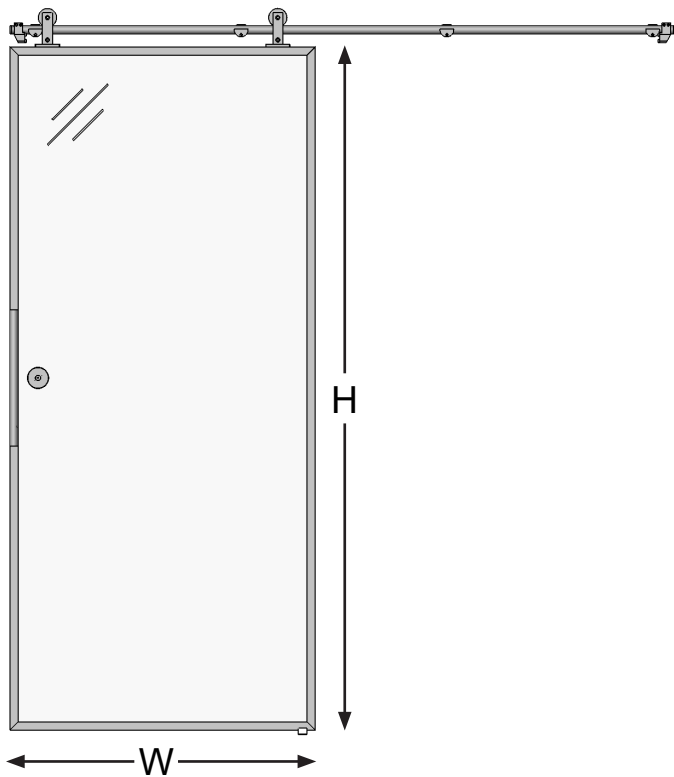

# Single Pane Glass Aluminum Frame w/ Concealed Lock Stainless Steel Track & Hardware

## Description

Single Pane Glass Barn Door with Anodized Aluminum Frame suitable for any wall-mounted application. Integral concealed lock. Available in clear or frosted glass. Frosted (privacy) glass ideal for bathrooms or other areas requiring visual privacy. See dimensional drawing for sizing recommendations. Suitable for use in both professional and residential applications.

## Glass

Full 1/4in thick, tempered for strength and safety. Clear or Frosted (Acid Etch.)

## Frame

Proprietary aluminum extrusion with brushed satin anodized finish for durability and pristine finish. 1" wide x 1-1/4" thick frame size. No visible screws or fasteners.