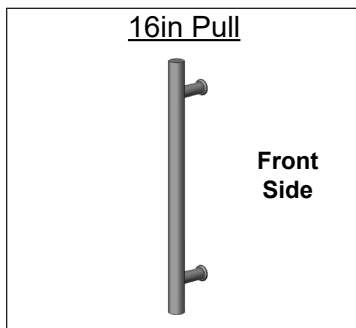

Description

4 Window Glass Barn Door with Anodized Aluminum Frame suitable for any wall-mounted application. Available in clear or frosted glass. Frosted (privacy) glass ideal for bathrooms or other areas requiring visual privacy. See dimensional drawing for sizing recommendations. Suitable for use in both professional and residential applications.

Glass

Full 1/4in thick, tempered for strength and safety. Clear or Frosted (Acid Etch.)

Frame

Proprietary aluminum extrusion with brushed satin anodized finish for durability and pristine finish. 1" wide x 1-1/4" thick frame size. No visible screws or fasteners.

Track & Hardware

Precision-made, machined and polished (satin finish) stainless steel. Track is 1in diameter. Oversized roller wheels ensure the smoothest roll possible. Adjustable door stops (left + right) can be placed at any point along the track. Small floor guide provided to keep the door aligned. All necessary mounting screws and hardware included for installation and operation.

Handle Options

- None
- 16in Stainless Steel Pull Handle, front side of door.

Made in the USA.

Handle Options

Part Number

B1A4	-		-		-		-	
4 Window Anodized Aluminum Single Door	Width of Door (inches)	Height of Door (inches)	Glass Type C - Clear F - Frosted	Handle Type NN - None 16 - 16in Pull	Handle Side L - Left R - Right			