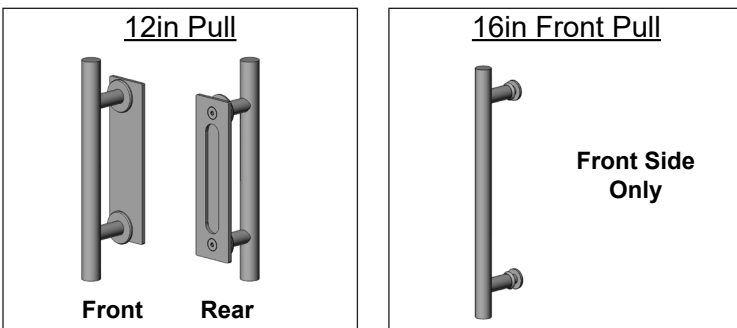

Handle Options

Part Number

B1S4K	-	-	-	-	-	-
Stainless Steel Frameless w/ Concealed Lock	Width of Glass Panel (inches)	Height of Glass Panel (inches)	Glass Type C - Clear F - Frosted	Handle Type NN - None 12 - 12in Pull 6F - 16in Pull Front Side	Lock/Handle Side L - Left R - Right	Wall Size 2x4 2x6

PROJECT

QTY

TYPE