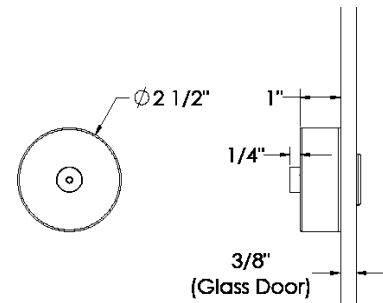

Glass

Full 3/8in thick, tempered for safety.
Clear or Frosted (Acid Etch).
Edges are flat polished.

Track & Hardware

Precision-made polished (satin finish) machined stainless steel. Track is 1in diameter. Oversized roller wheels ensure the smoothest roll possible. Adjustable door stops (left + right) can be placed at any point along the track. Small floor guide provided to keep the door aligned. All necessary mounting screws and hardware included for installation and operation.

Handle

All Handles are Stainless Steel.
-12in front pull w/ flat rear handle.
-16in pull handle - front side only.

Lock

Concealed Privacy Lock is patented Inox P/N BD4000. Receiver includes dust-proof strike that mounts directly to frameless glass door.

Made in the USA.

Handle Options

Part Number

B1S4K	-	-	-	-	-	-
Stainless Steel Frameless w/ Concealed Lock	Width of Glass Panel (inches)	Height of Glass Panel (inches)	Glass Type C - Clear F - Frosted	Handle Type NN - None 12 - 12in Pull 6F - 16in Pull Front Side	Lock/Handle Side L - Left R - Right	Wall Size 2x4 2x6

PROJECT

QTY

TYPE

Lock

Receiver

Installation Instructions

**CONCEALED LOCK
INSTALLATION**

Scan for
Installation Video