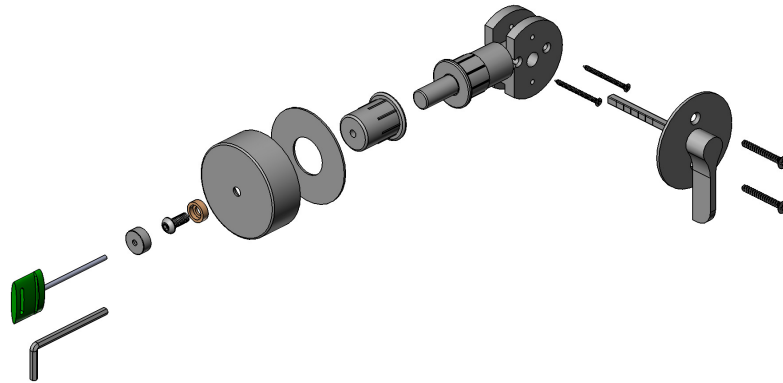

Receiver

Lock