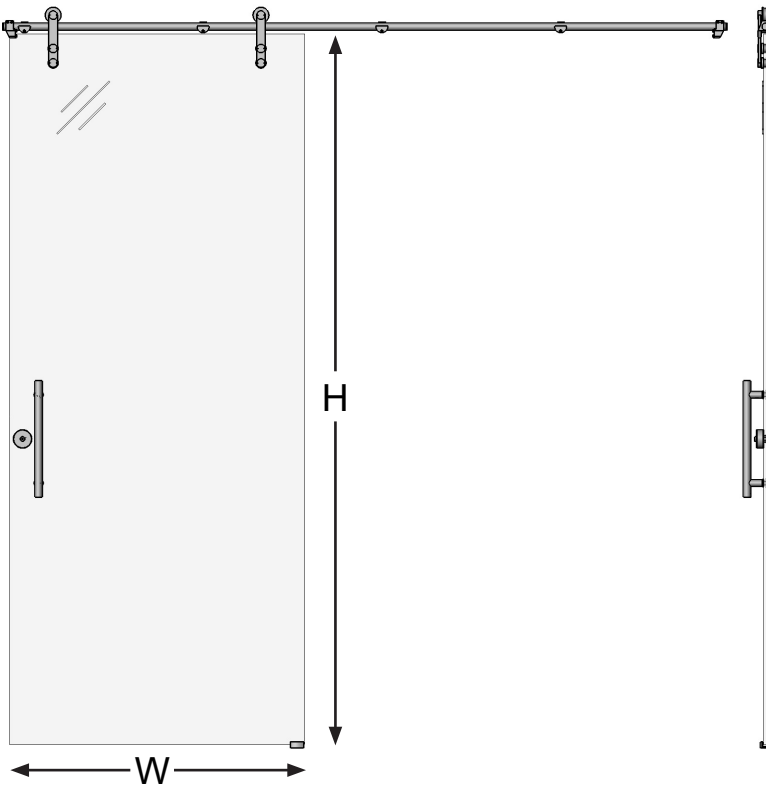

Frameless Glass w/ Concealed Lock Stainless Steel Track & Hardware

Description

Single Frameless Glass Barn Door with Concealed Lock suitable for any wall-mounted application. Available in clear or frosted glass. Frosted (privacy) glass ideal for bathrooms or other areas requiring visual privacy. See dimensional drawing for sizing recommendations. Suitable for use in both professional and residential applications.

Glass

Full 3/8in thick, tempered for safety.
Clear or Frosted (Acid Etch).
Edges are flat polished.

Track & Hardware

Precision-made polished (satin finish) machined stainless steel. Track is 1in diameter. Oversized roller wheels ensure the smoothest roll possible. Adjustable door stops (left + right) can be placed at any point along the track. Small floor guide provided to keep the door aligned. All necessary mounting screws and hardware included for installation and operation.

Handle

All Handles are Stainless Steel.
-12in front pull w/ flat rear handle.
-16in pull handle - front side only.

Lock

Concealed Privacy Lock is patented Inox P/N BD4000. Receiver includes dust-proof strike that mounts directly to frameless glass door.

Made in the USA.

Handle Options

Part Number

B1S4K	-	-	-	-	-	-
Stainless Steel Frameless w/ Concealed Lock	Width of Glass Panel (inches)	Height of Glass Panel (inches)	Glass Type C - Clear F - Frosted	Handle Type NN - None 12 - 12in Pull 6F - 16in Pull Front Side	Lock/Handle Side L - Left R - Right	Wall Size 2x4 2x6