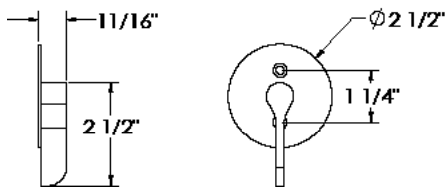

Installation Instructions

**CONCEALED LOCK
INSTALLATION**

Scan for
Installation Video